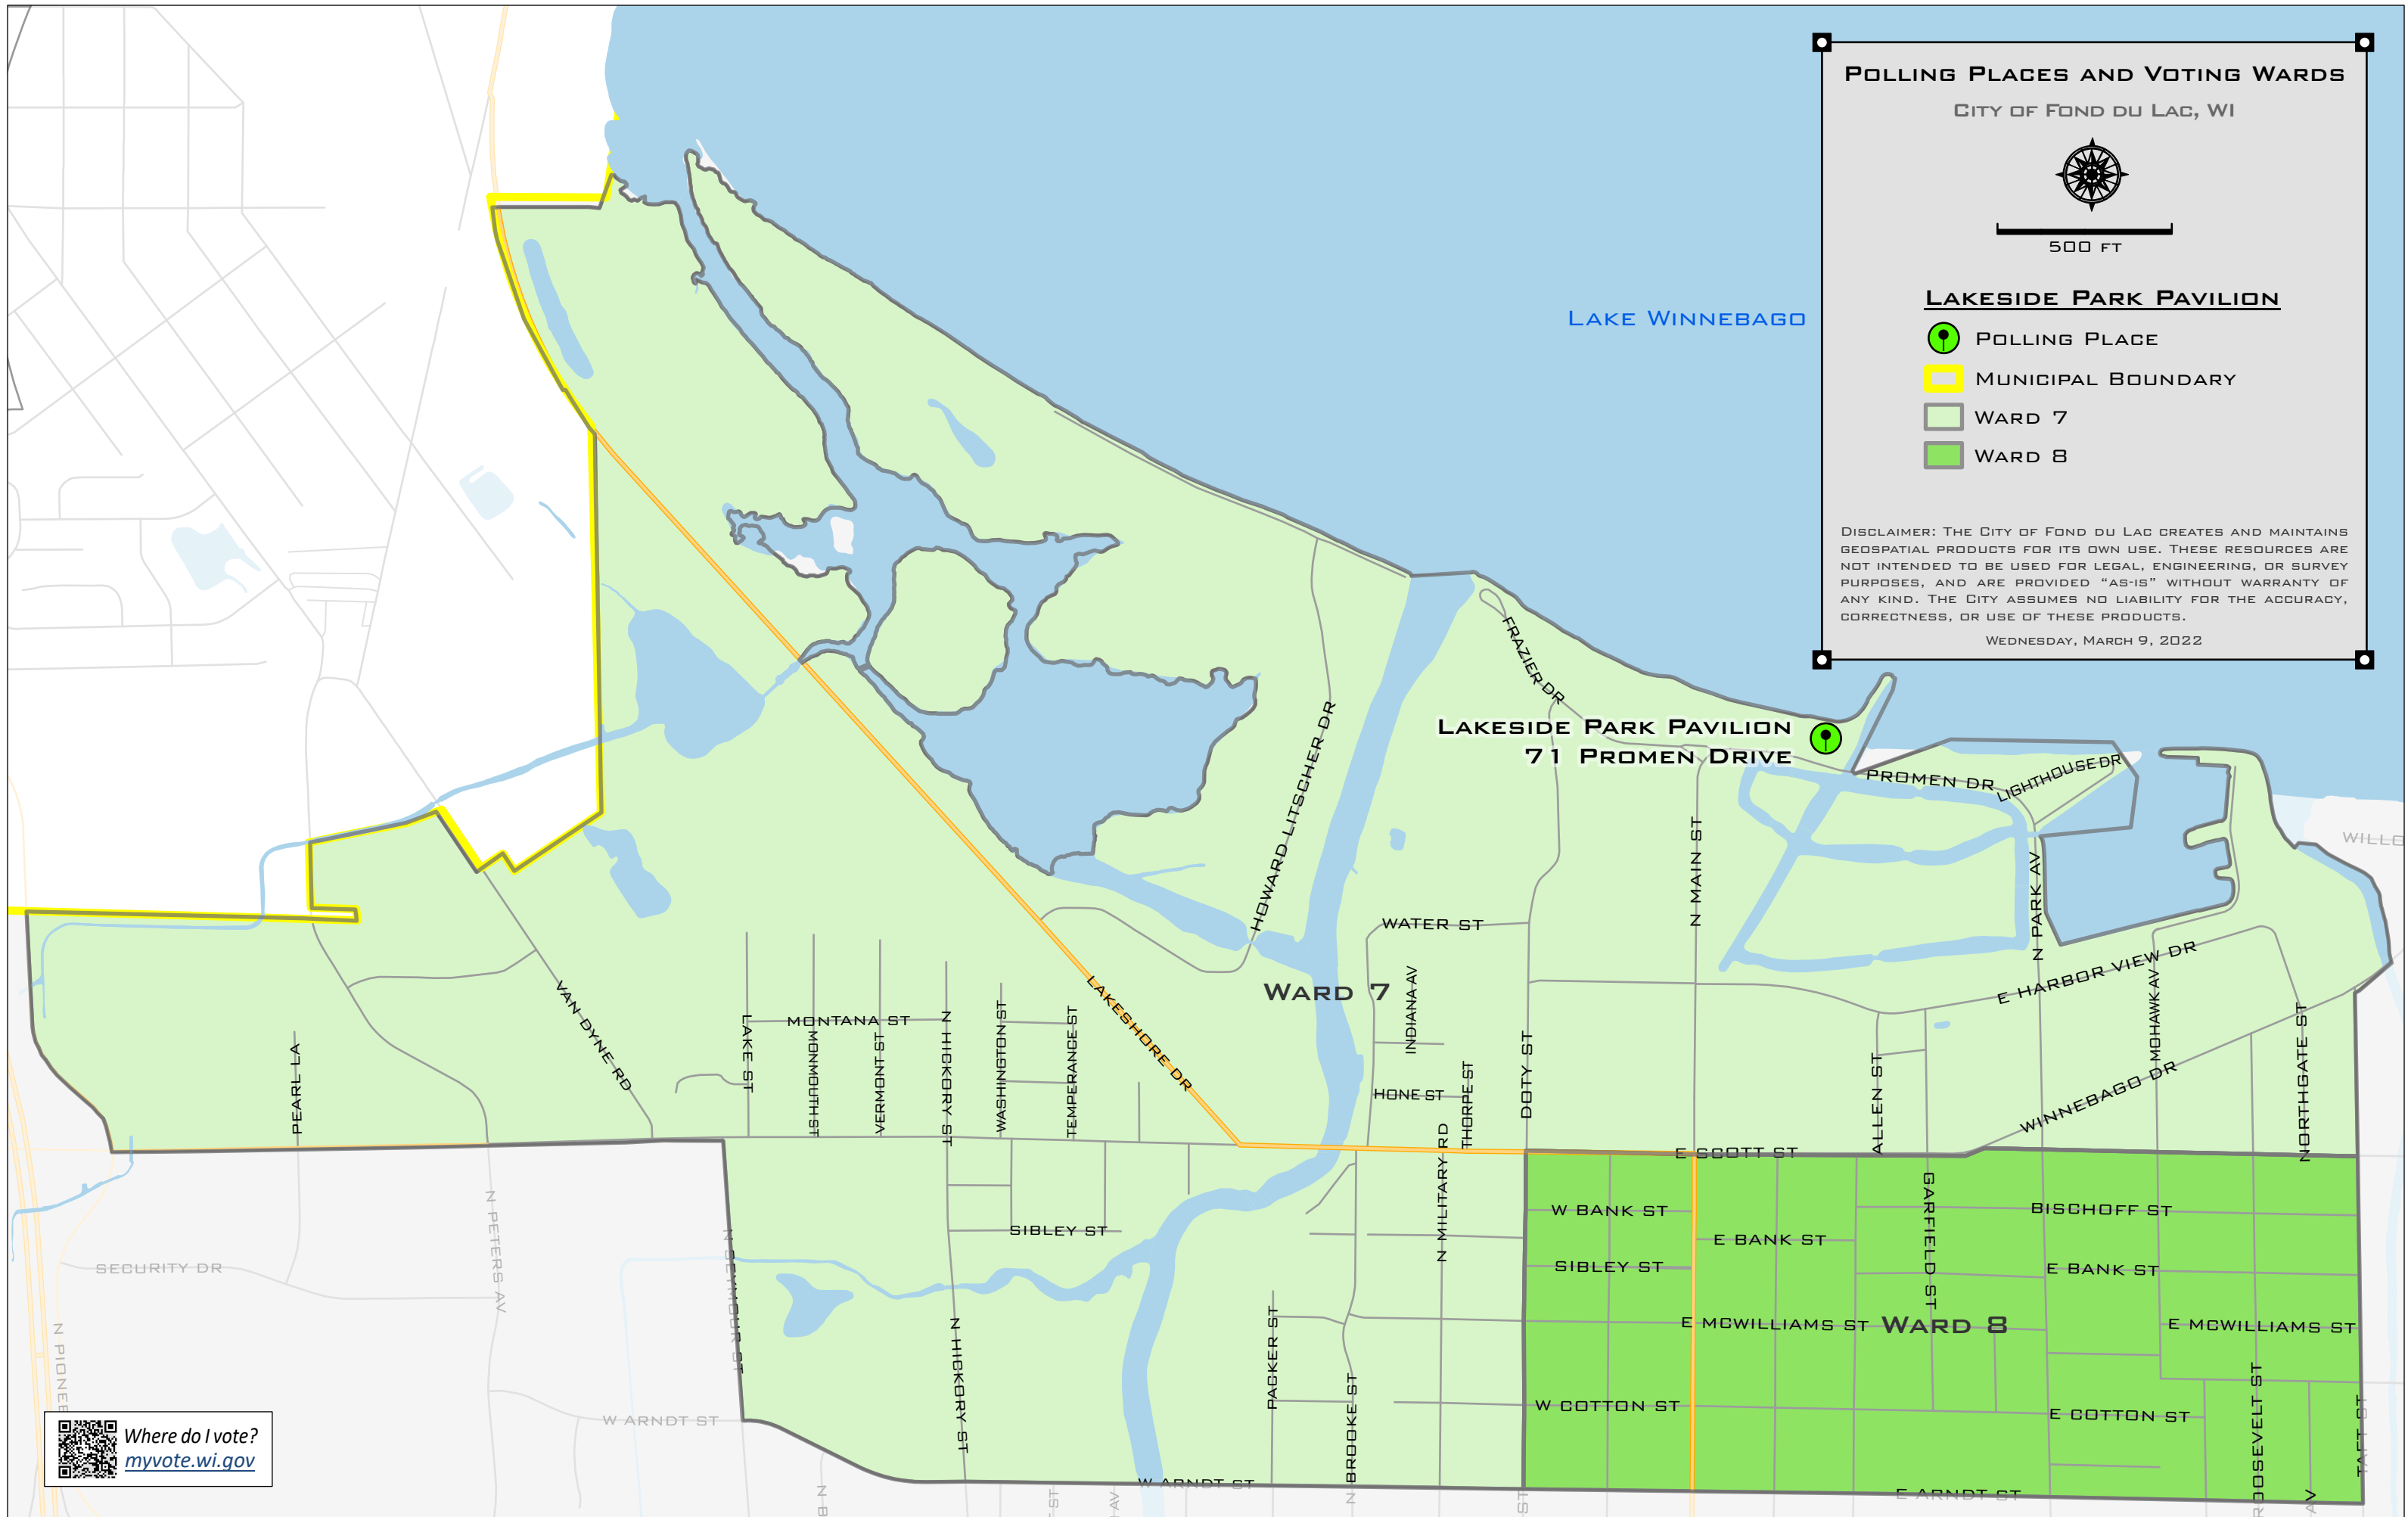

POLLING PLACES AND VOTING WARDS

CITY OF FOND DU LAC, WI

500 FT

LAKESIDE PARK PAVILION

- POLLING PLACE
- MUNICIPAL BOUNDARY
- WARD 7
- WARD 8

DISCLAIMER: THE CITY OF FOND DU LAC CREATES AND MAINTAINS GEOSPATIAL PRODUCTS FOR ITS OWN USE. THESE RESOURCES ARE NOT INTENDED TO BE USED FOR LEGAL, ENGINEERING, OR SURVEY PURPOSES, AND ARE PROVIDED "AS-IS" WITHOUT WARRANTY OF ANY KIND. THE CITY ASSUMES NO LIABILITY FOR THE ACCURACY, CORRECTNESS, OR USE OF THESE PRODUCTS.

WEDNESDAY, MARCH 9, 2022

Where do I vote?
myvote.wi.gov