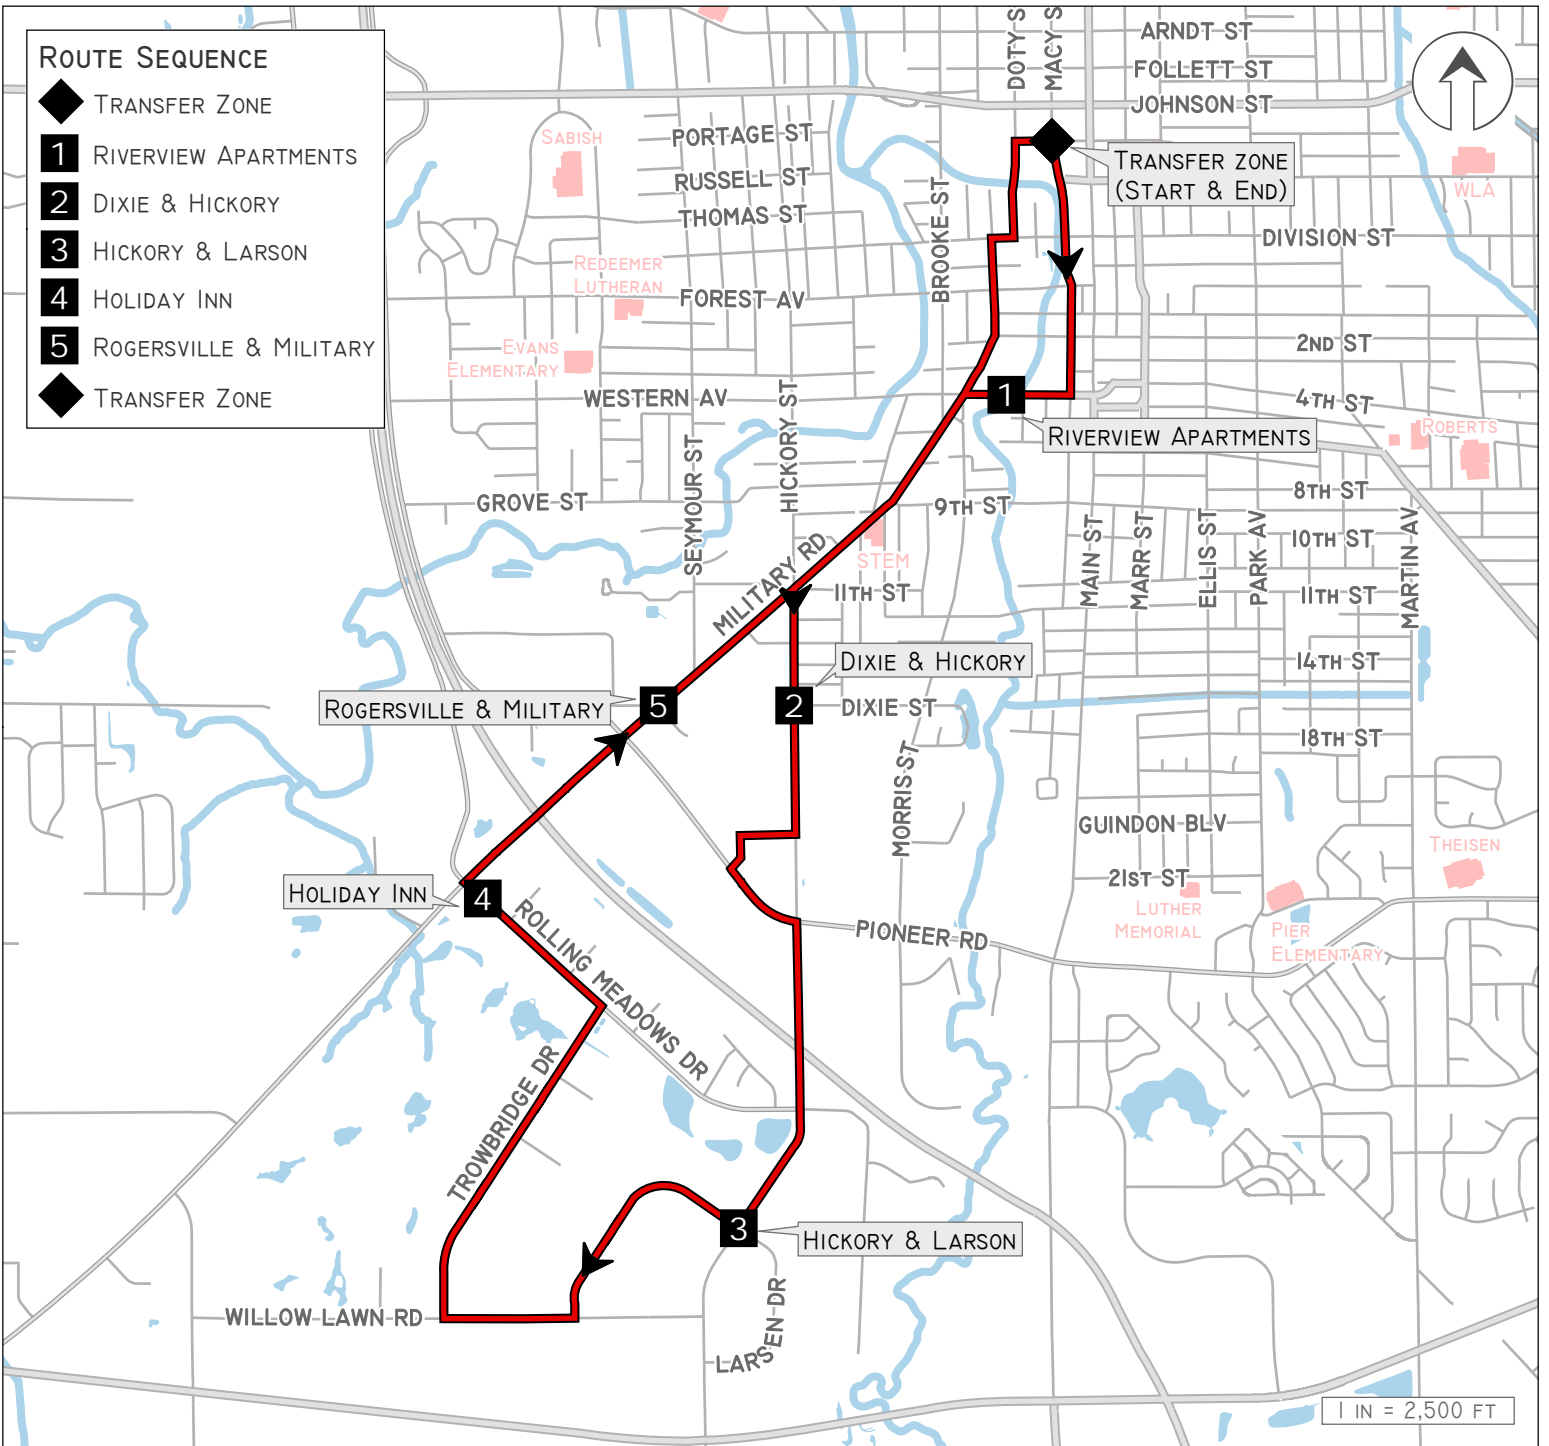

50

BUS ROUTE 50

MONDAY THRU FRIDAY SERVICE

FOND DU LAC AREA TRANSIT

PROVIDING SAFE, RELIABLE, AND CONVENIENT TRANSPORTATION

TRANSFER ZONE	RIVERVIEW APARTMENTS	DIXIE & HICKORY	HICKORY & LARSON	HOLIDAY INN	ROGERSVILLE & MILITARY	TRANSFER ZONE
6:00 AM	6:02 AM	6:07 AM	6:11 AM	6:14 AM	6:20 AM	6:25 AM
7:00 AM	7:02 AM	7:07 AM	7:11 AM	7:14 AM	7:20 AM	7:25 AM
8:00 AM	8:02 AM	8:07 AM	8:11 AM	8:14 AM	8:20 AM	8:25 AM
8:30 AM	8:32 AM	8:37 AM	8:41 AM	8:44 AM	8:50 AM	8:55 AM
9:00 AM	9:02 AM	9:07 AM	9:11 AM	9:14 AM	9:20 AM	9:25 AM
10:00 AM	10:02 AM	10:07 AM	10:11 AM	10:14 AM	10:20 AM	10:25 AM
11:00 AM	11:02 AM	11:07 AM	11:11 AM	11:14 AM	11:20 AM	11:25 AM
12:00 PM	12:02 PM	12:07 PM	12:11 PM	12:14 PM	12:20 PM	12:25 PM
1:00 PM	1:02 PM	1:07 PM	1:11 PM	1:14 PM	1:20 PM	1:25 PM
2:00 PM	2:02 PM	2:07 PM	2:11 PM	2:14 PM	2:20 PM	2:25 PM
3:00 PM	3:02 PM	3:07 PM	3:11 PM	3:14 PM	3:20 PM	3:25 PM
4:00 PM	4:02 PM	4:07 PM	4:11 PM	4:14 PM	4:20 PM	4:25 PM
4:30 PM	4:32 PM	4:37 PM	4:41 PM	4:44 PM	4:50 PM	4:55 PM
5:00 PM	5:02 PM	5:07 PM	5:11 PM	5:11 PM	5:20 PM	5:25 PM
6:00 PM	6:02 PM	6:07 PM	6:11 PM	6:11 PM	6:20 PM	6:25 PM