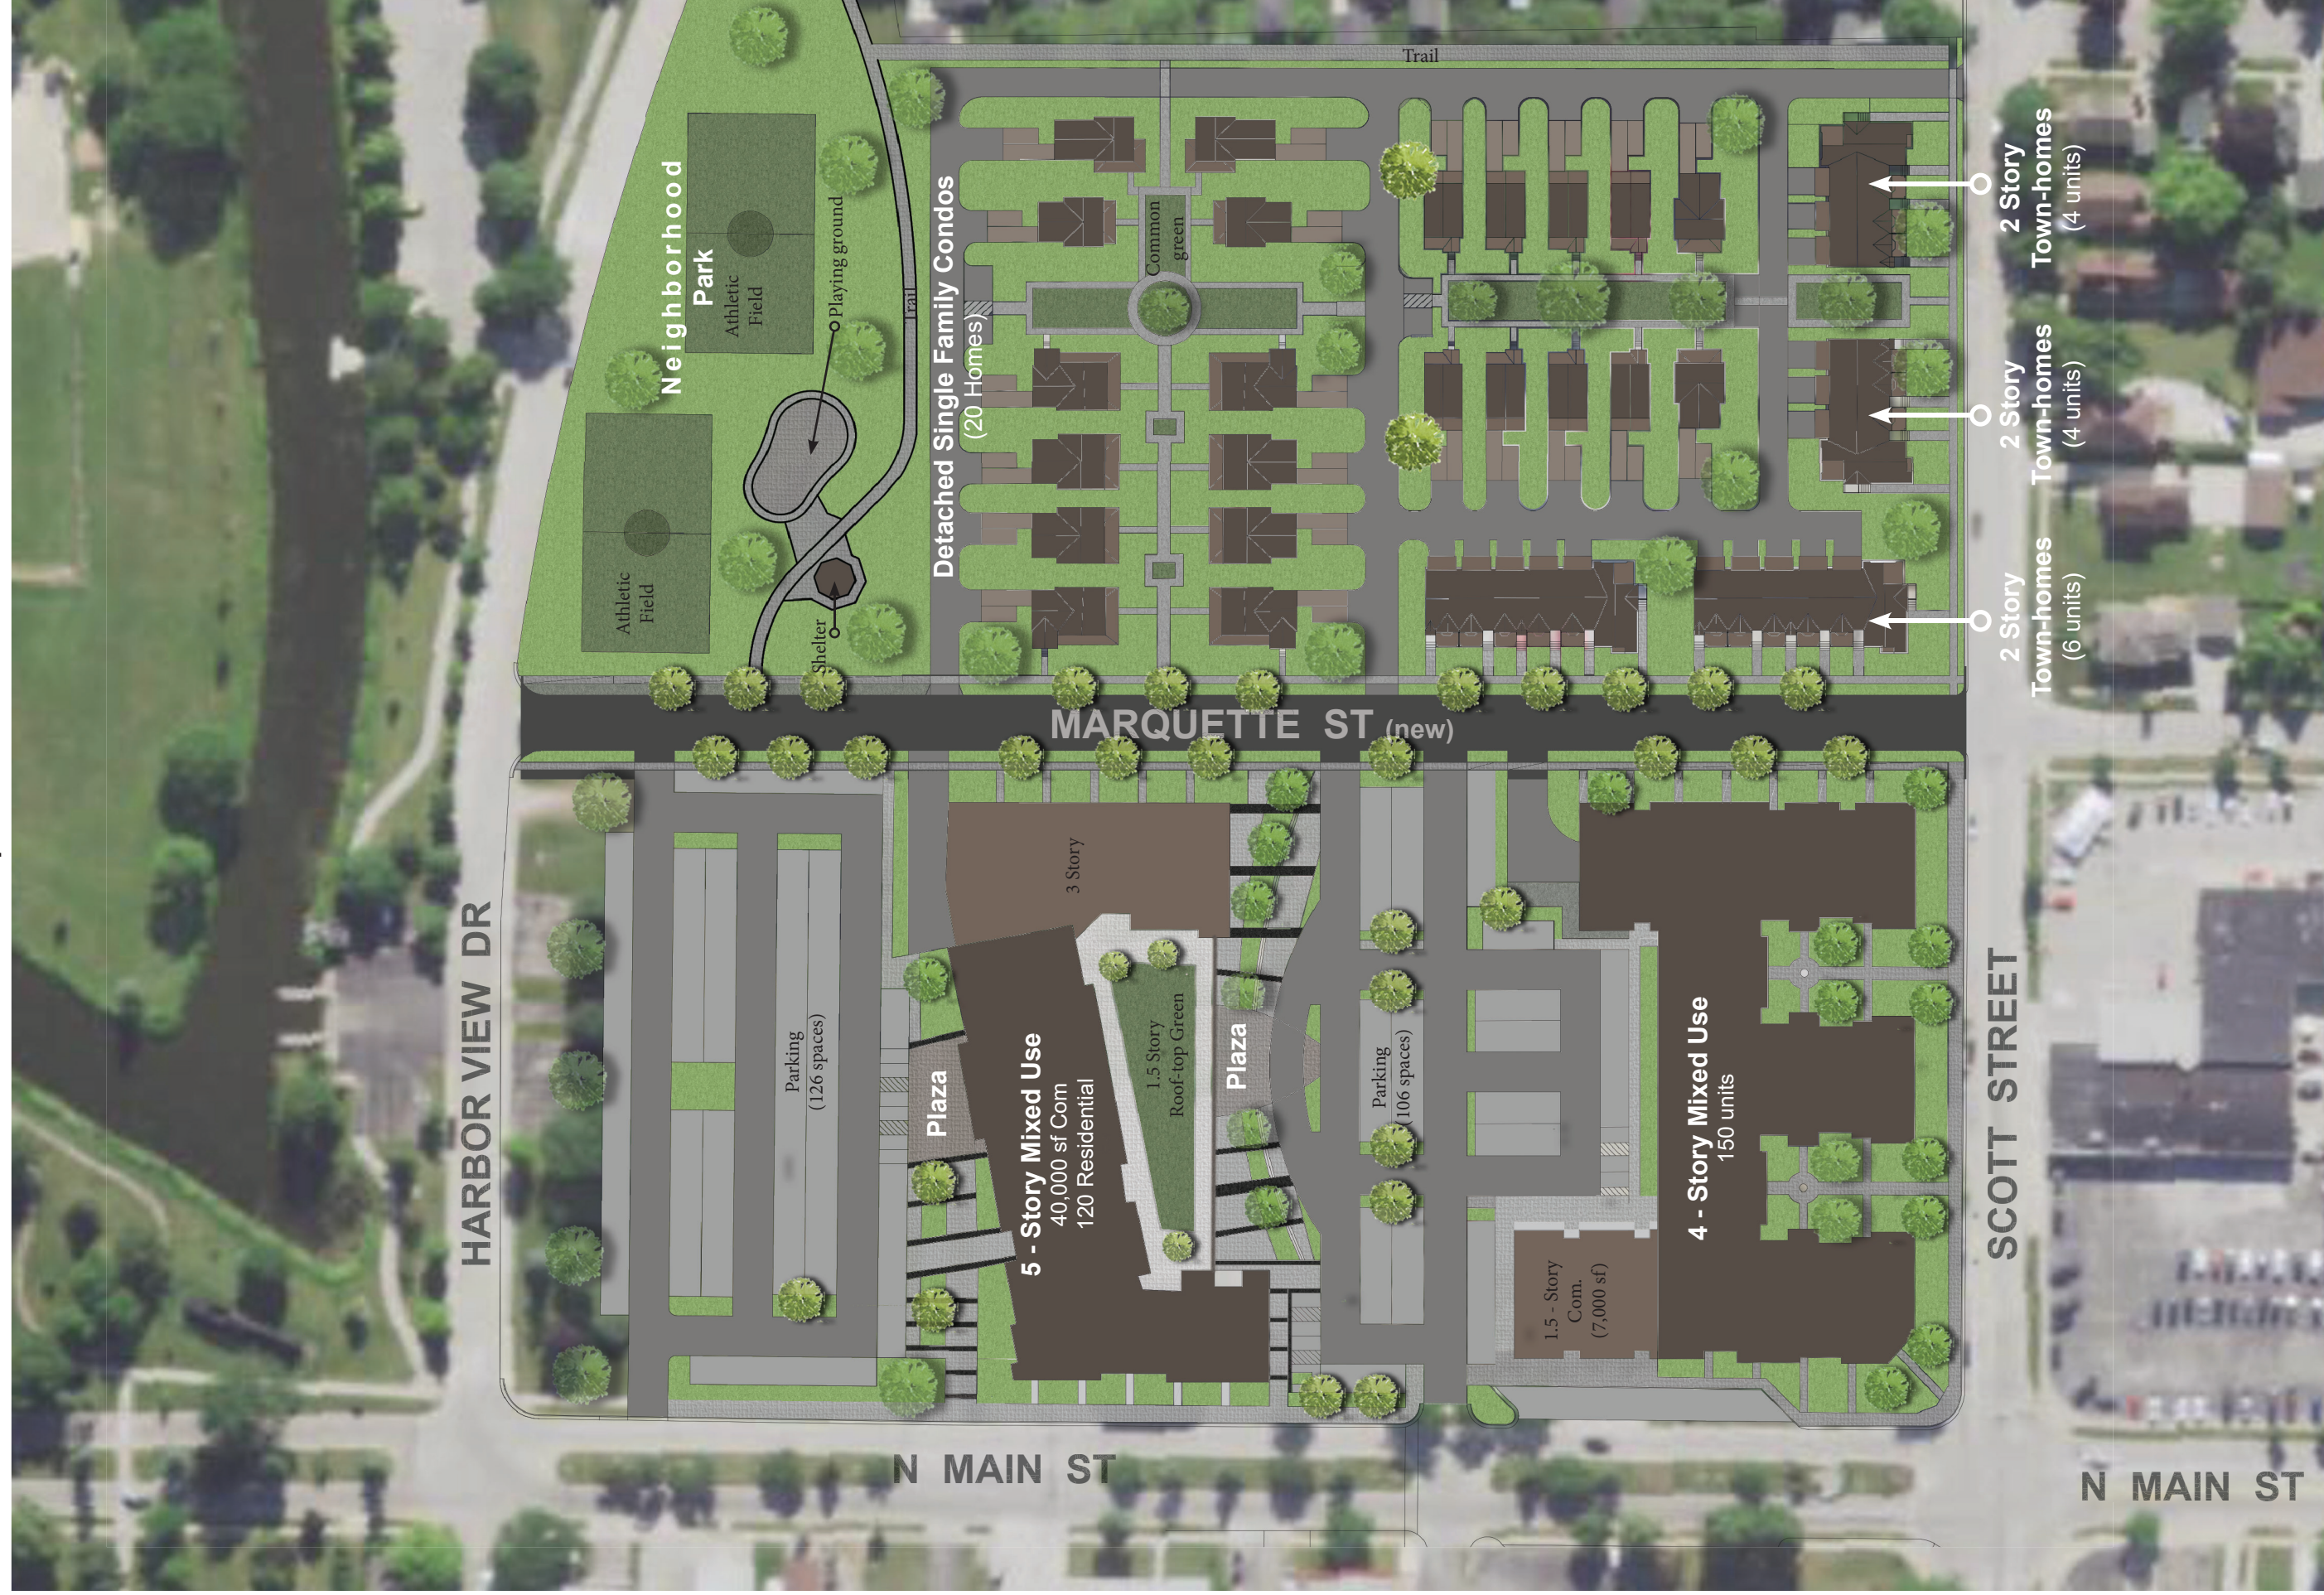

N MAIN STREET CORRIDOR PLAN

Northeast Corner - Potential Redevelopment

MSA

planning + design
studio