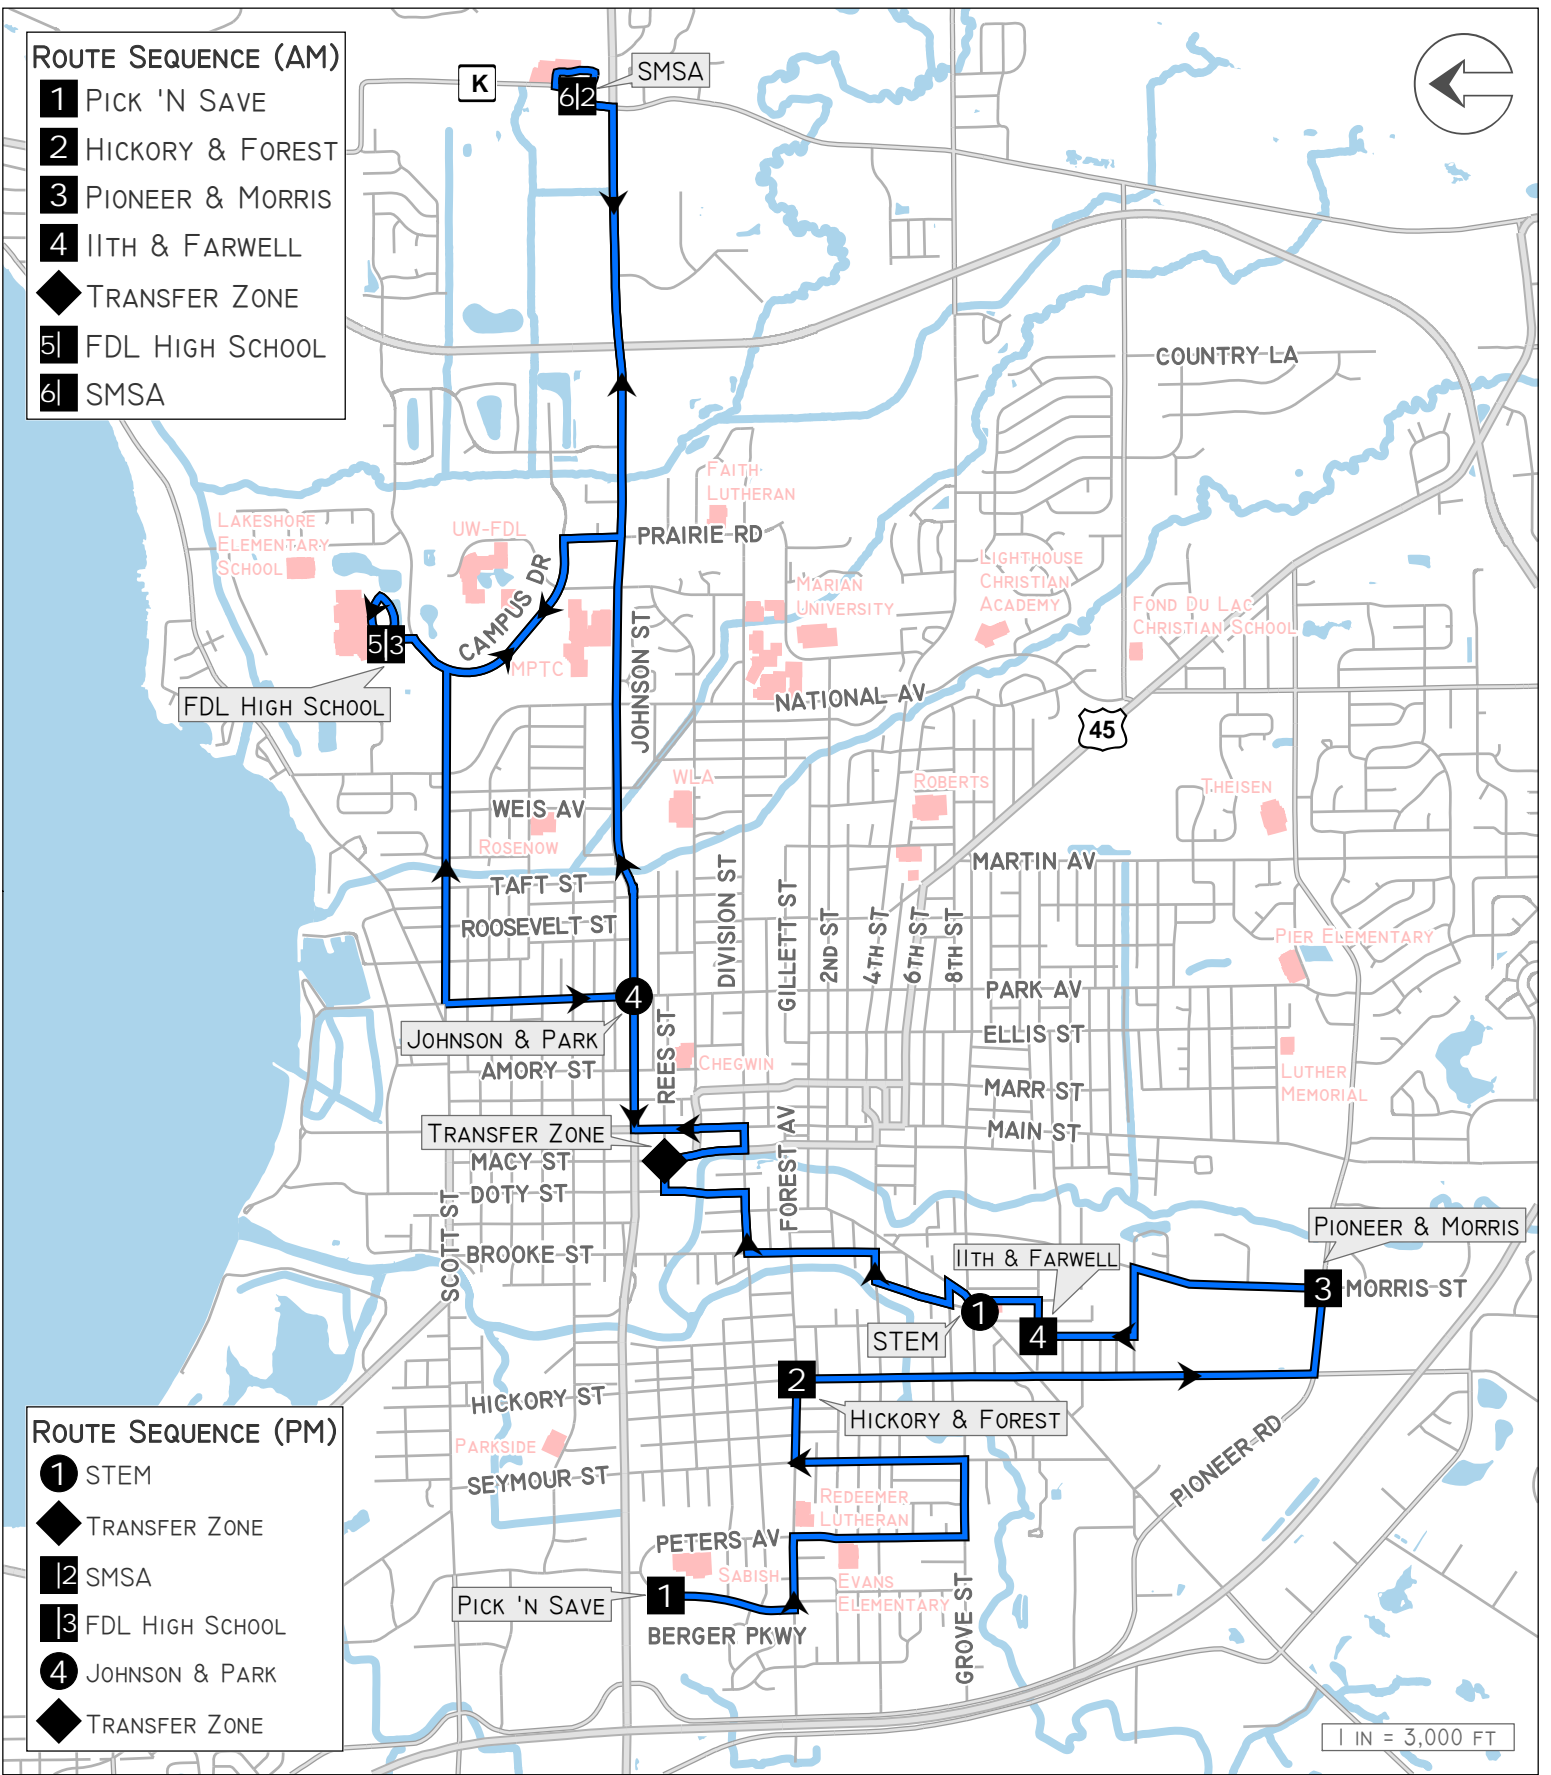

120 BUS ROUTE 120

PUBLIC SCHOOL DAYS ONLY

FOND DU LAC AREA TRANSIT

PROVIDING SAFE, RELIABLE, AND CONVENIENT TRANSPORTATION

- ROUTE SEQUENCE (AM)**
- 1 PICK 'N SAVE
 - 2 HICKORY & FOREST
 - 3 PIONEER & MORRIS
 - 4 IITH & FARWELL
 - ◆ TRANSFER ZONE
 - 5 FDL HIGH SCHOOL
 - 6 SMSA

- ROUTE SEQUENCE (PM)**
- 1 STEM
 - ◆ TRANSFER ZONE
 - 2 SMSA
 - 3 FDL HIGH SCHOOL
 - 4 JOHNSON & PARK
 - ◆ TRANSFER ZONE

PICK 'N SAVE	HICKORY & FOREST	PIONEER & MORRIS	IITH & FARWELL	TRANSFER ZONE	FDL HIGH SCHOOL	SMSA
7:00 AM	7:09 AM	7:17 AM	7:18 AM	7:25 AM	7:40 AM	7:50 AM

STEM*	TRANSFER ZONE	SMSA	FDL HIGH SCHOOL	JOHNSON & PARK	TRANSFER ZONE
3:05 PM	3:15 PM	3:30 PM	3:43 PM	3:48 PM	3:55 PM