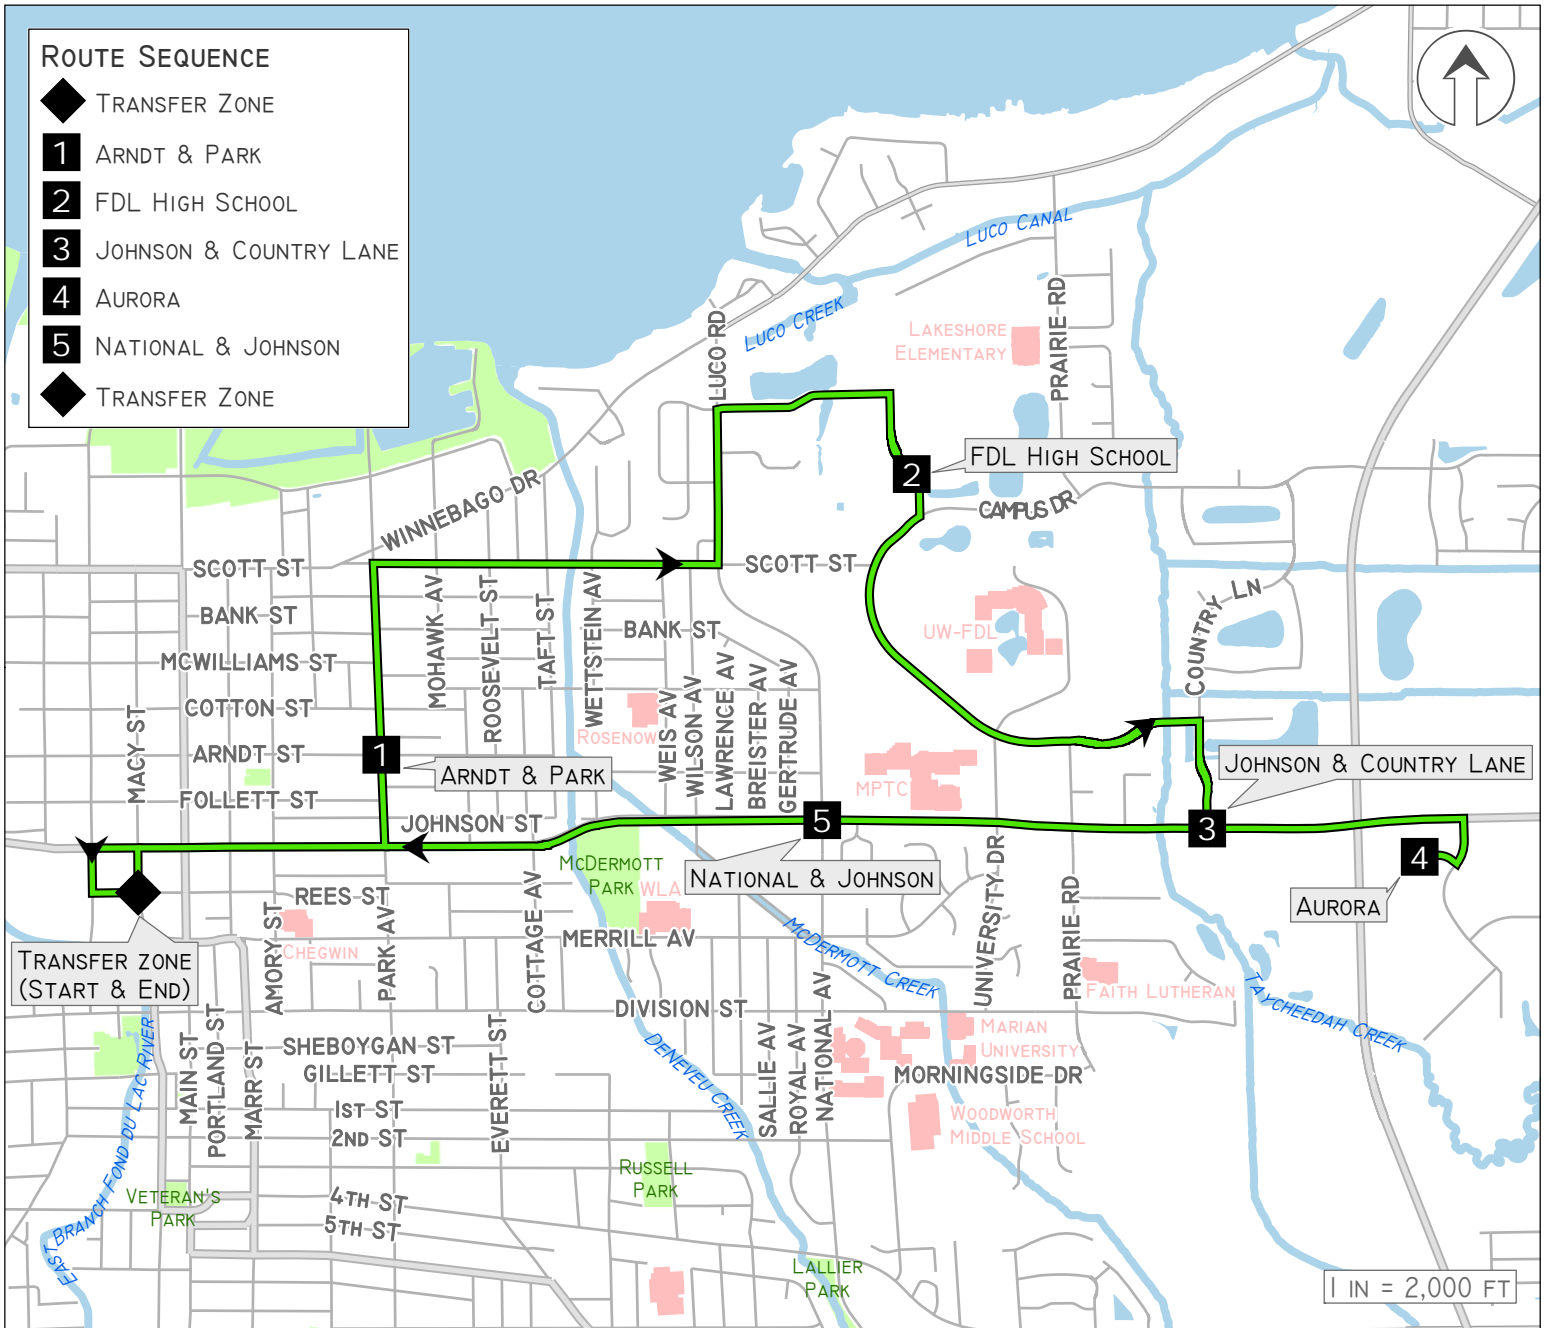

# 25 BUS ROUTE 25

MONDAY THRU FRIDAY SERVICE

# FOND DU LAC AREA TRANSIT

PROVIDING SAFE, RELIABLE, AND CONVENIENT TRANSPORTATION

TRANSFER ZONE	ARNDT & PARK	FDL HIGH SCHOOL	JOHNSON & COUNTRY LANE	AURORA	NATIONAL & JOHNSON	TRANSFER ZONE
6:30 AM	6:33 AM	6:40 AM	6:45 AM	6:48 AM	6:52 AM	6:55 AM
7:00 AM	7:03 AM	7:10 AM	7:15 AM	7:18 AM	7:22 AM	7:25 AM
7:30 AM*	7:33 AM	7:40 AM	7:45 AM	7:48 AM	7:52 AM	7:55 AM
8:00 AM	8:03 AM	8:10 AM	8:15 AM	8:18 AM	8:22 AM	8:25 AM
8:30 AM	8:33 AM	8:40 AM	8:45 AM	8:48 AM	8:52 AM	8:55 AM
9:30 AM	9:33 AM	9:40 AM	9:45 AM	9:48 AM	9:52 AM	9:55 AM
10:30 AM	10:33 AM	10:40 AM	10:45 AM	10:48 AM	10:52 AM	10:55 AM
11:30 AM	11:33 AM	11:40 AM	11:45 AM	11:48 AM	11:52 AM	11:55 AM
12:30 PM	12:33 PM	12:40 PM	12:45 PM	12:48 PM	12:52 PM	12:55 PM
1:30 PM	1:33 PM	1:40 PM	1:45 PM	1:48 PM	1:52 PM	1:55 PM
2:30 PM	2:33 PM	2:40 PM	2:45 PM	2:48 PM	2:52 PM	2:55 PM
3:00 PM	3:03 PM	3:10 PM	3:15 PM	3:18 PM	3:22 PM	3:25 PM
3:30 PM*	3:33 PM	3:40 PM	3:45 PM	3:48 PM	5:52 PM	3:55 PM
4:00 PM	4:03 PM	4:10 PM	4:15 PM	4:18 PM	4:22 PM	4:25 PM
4:30 PM	4:33 PM	4:40 PM	4:45 PM	4:48 PM	4:52 PM	4:55 PM
5:00 PM	5:03 PM	5:10 PM	5:15 PM	5:18 PM	5:22 PM	5:25 PM
5:30 PM	5:33 PM	5:40 PM	5:45 PM	5:48 PM	5:52 PM	5:55 PM

\*DEVIATIONS AT THESE TIMES FOR SCHOOL