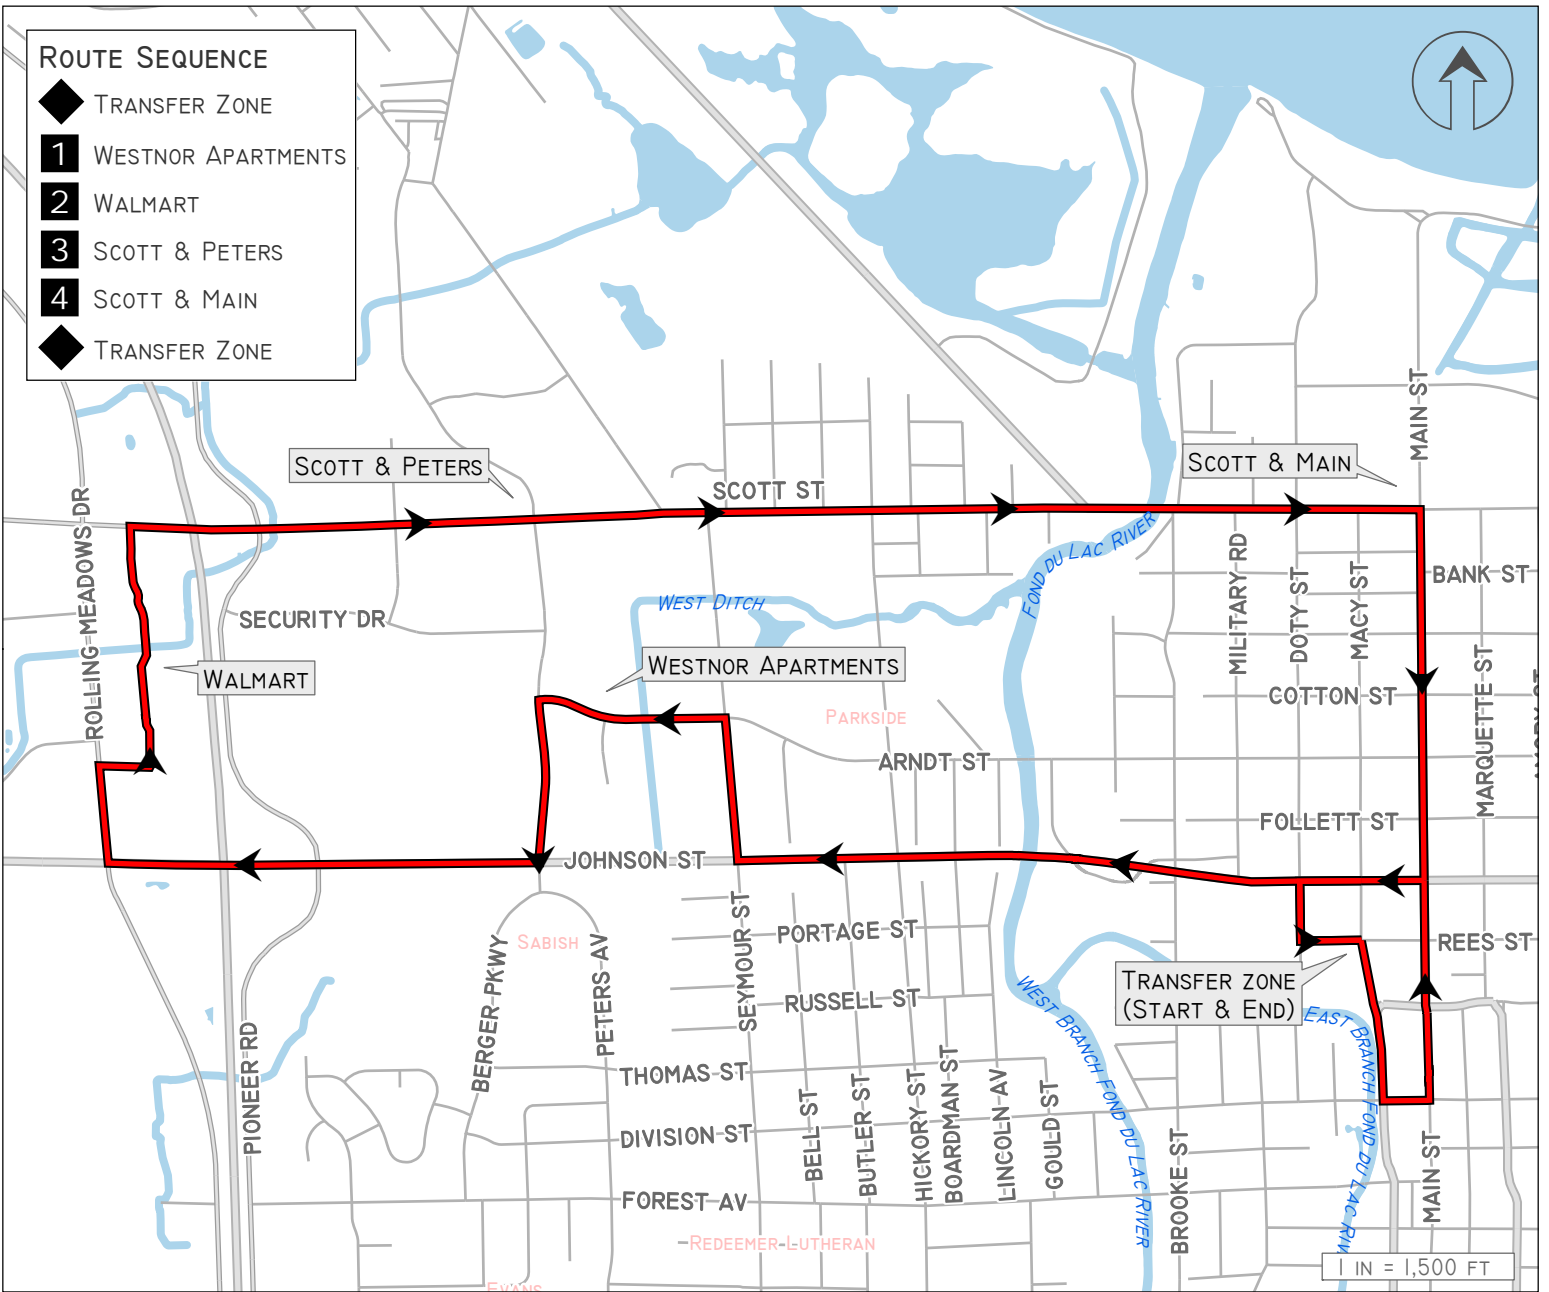

# 60 BUS ROUTE 60

MONDAY THRU FRIDAY SERVICE

# FOND DU LAC AREA TRANSIT

PROVIDING SAFE, RELIABLE, AND CONVENIENT TRANSPORTATION

TRANSFER ZONE	WESTNOR APARTMENTS	WALMART	SCOTT & PETERS	SCOTT & MAIN	TRANSFER ZONE
6:00 AM	6:07 AM	6:12 AM	6:14 AM	6:20 AM	6:25 AM
6:30 AM	6:37 AM	6:42 AM	6:44 AM	6:50 AM	6:55 AM
7:00 AM	7:07 AM	7:12 AM	7:14 AM	7:20 AM	7:25 AM
7:30 AM	7:37 AM	7:42 AM	7:44 AM	7:50 AM	7:55 AM
8:00 AM	8:07 AM	8:12 AM	8:14 AM	8:20 AM	8:25 AM
8:30 AM	8:37 AM	8:42 AM	8:44 AM	8:50 AM	8:55 AM
9:00 AM	9:07 AM	9:12 AM	9:14 AM	9:20 AM	9:25 AM
10:00 AM	10:07 AM	10:12 AM	10:14 AM	10:20 AM	10:25 AM
11:00 AM	11:07 AM	11:12 AM	11:14 AM	11:20 AM	11:25 AM
12:00 PM	12:07 PM	12:12 PM	12:14 PM	12:20 PM	12:25 PM
1:00 PM	1:07 PM	1:12 PM	1:14 PM	1:20 PM	1:25 PM
2:00 PM	2:07 PM	2:12 PM	2:14 PM	2:20 PM	2:25 PM
3:00 PM	3:07 PM	3:12 PM	3:14 PM	3:20 PM	3:25 PM
3:30 PM	3:37 PM	3:42 PM	3:44 PM	3:50 PM	3:55 PM
4:00 PM	4:07 PM	4:12 PM	4:14 PM	4:20 PM	4:25 PM
4:30 PM	4:37 PM	4:42 PM	4:44 PM	4:50 PM	4:55 PM
5:00 PM	5:07 PM	5:12 PM	5:14 PM	5:20 PM	5:25 PM
6:00 PM	6:07 PM	6:12 PM	6:14 PM	6:20 PM	6:25 PM