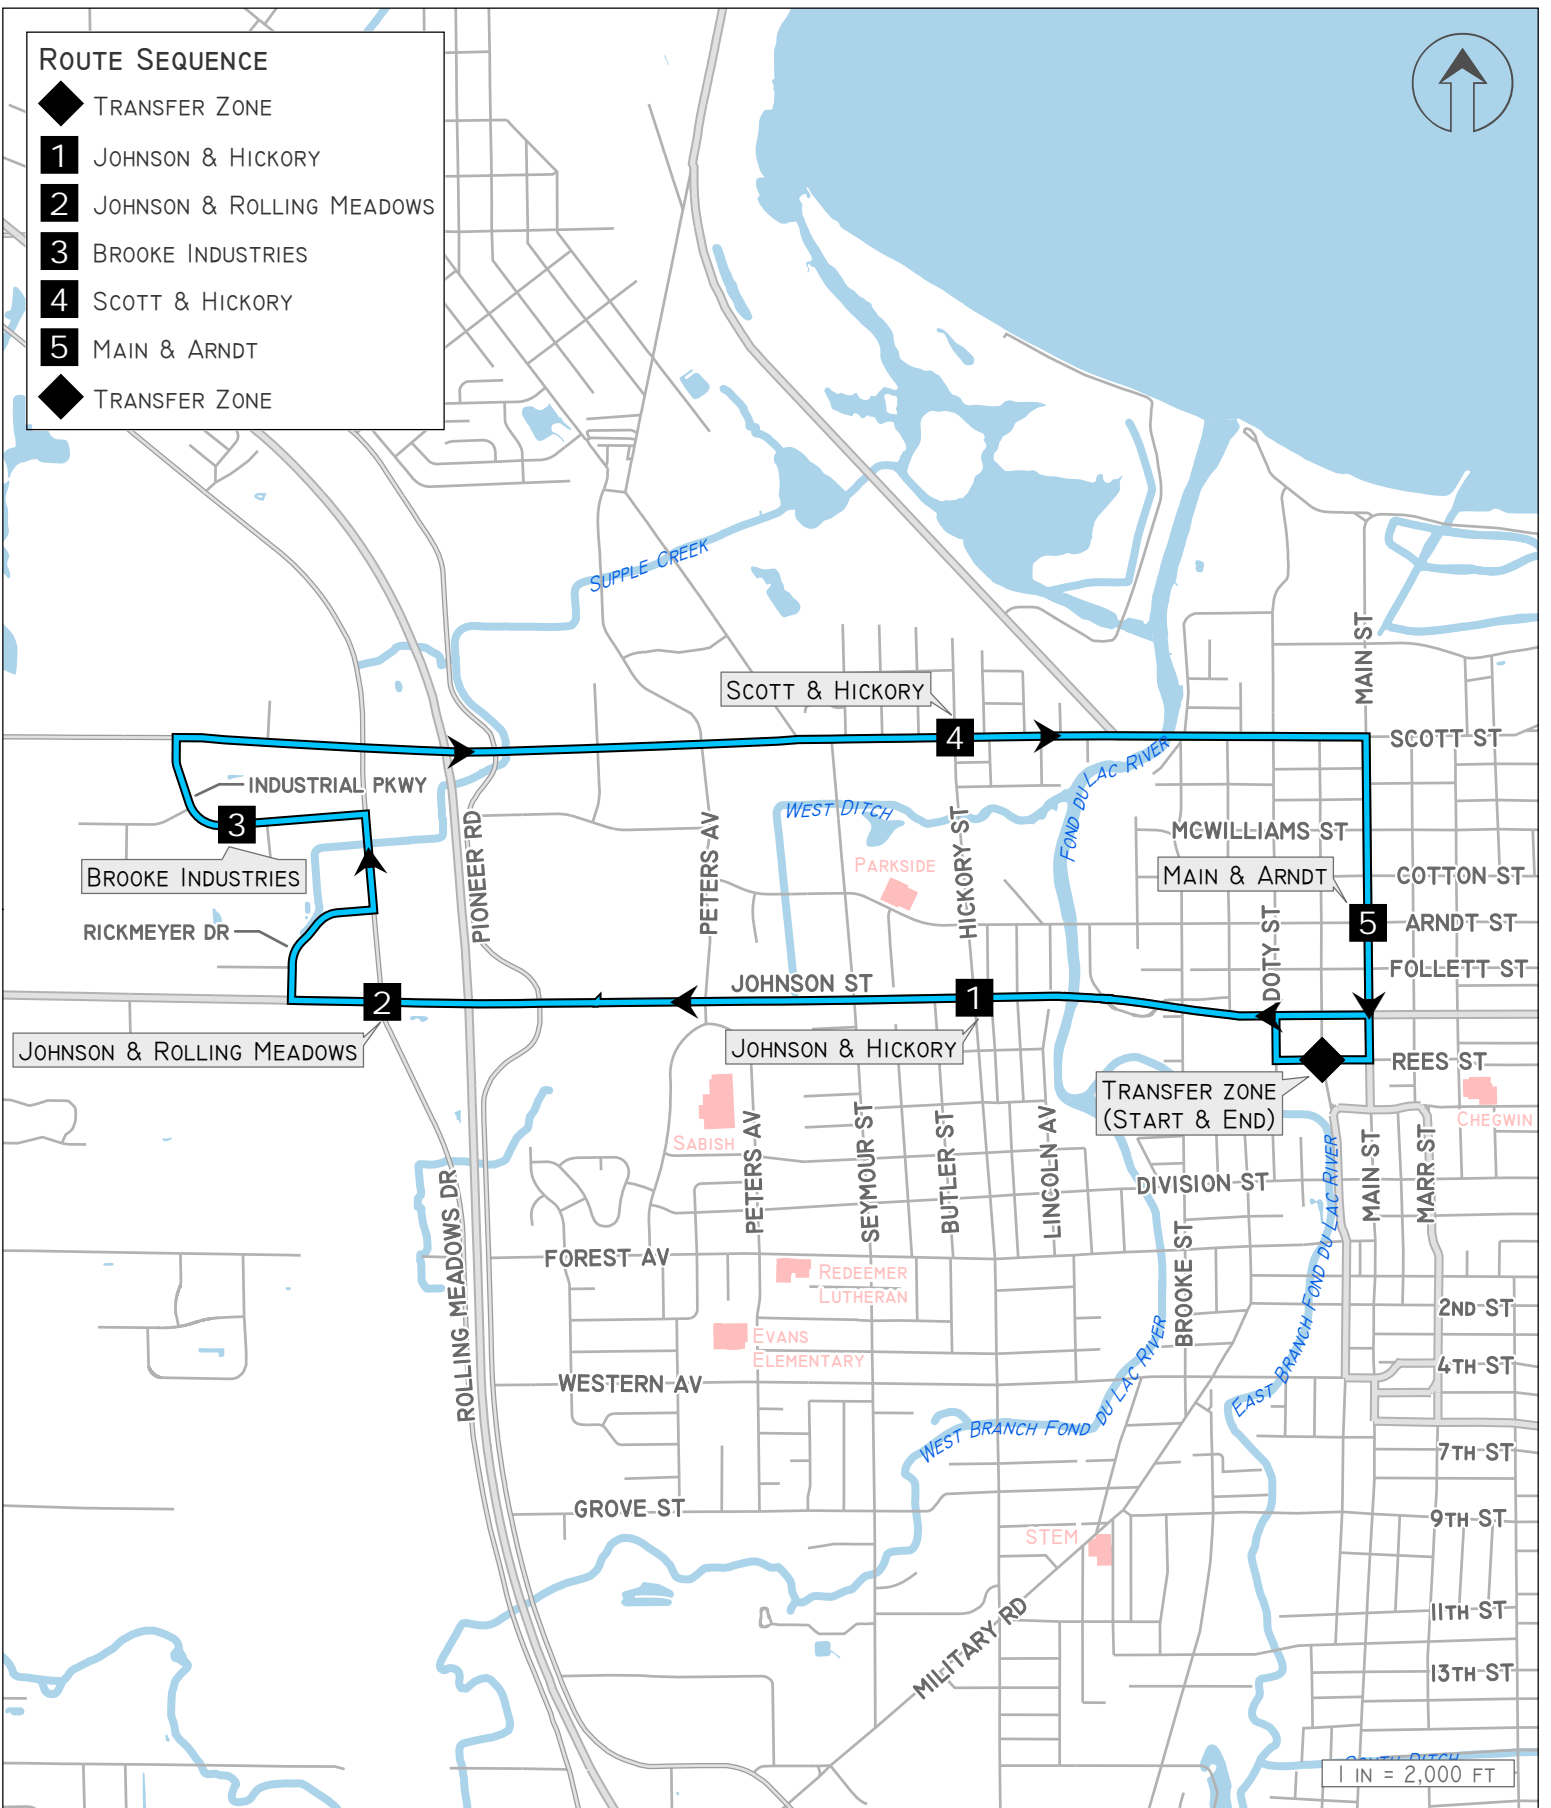

# 70 BUS ROUTE 70

MONDAY THRU FRIDAY SERVICE

FOND DU LAC AREA TRANSIT  
 PROVIDING SAFE, RELIABLE, AND CONVENIENT TRANSPORTATION

**ROUTE SEQUENCE**

- ◆ TRANSFER ZONE
- 1 JOHNSON & HICKORY
- 2 JOHNSON & ROLLING MEADOWS
- 3 BROOKE INDUSTRIES
- 4 SCOTT & HICKORY
- 5 MAIN & ARNDT
- ◆ TRANSFER ZONE

TRANSFER ZONE	JOHNSON & HICKORY	JOHNSON & ROLLING MEADOWS	BROOKE INDUSTRIES	SCOTT & HICKORY	MAIN & ARNDT	TRANSFER ZONE
8:00 AM	8:03 AM	8:09 AM	8:12 AM	8:16 AM	8:22 AM	8:25 AM
			3:10 PM			3:25 PM