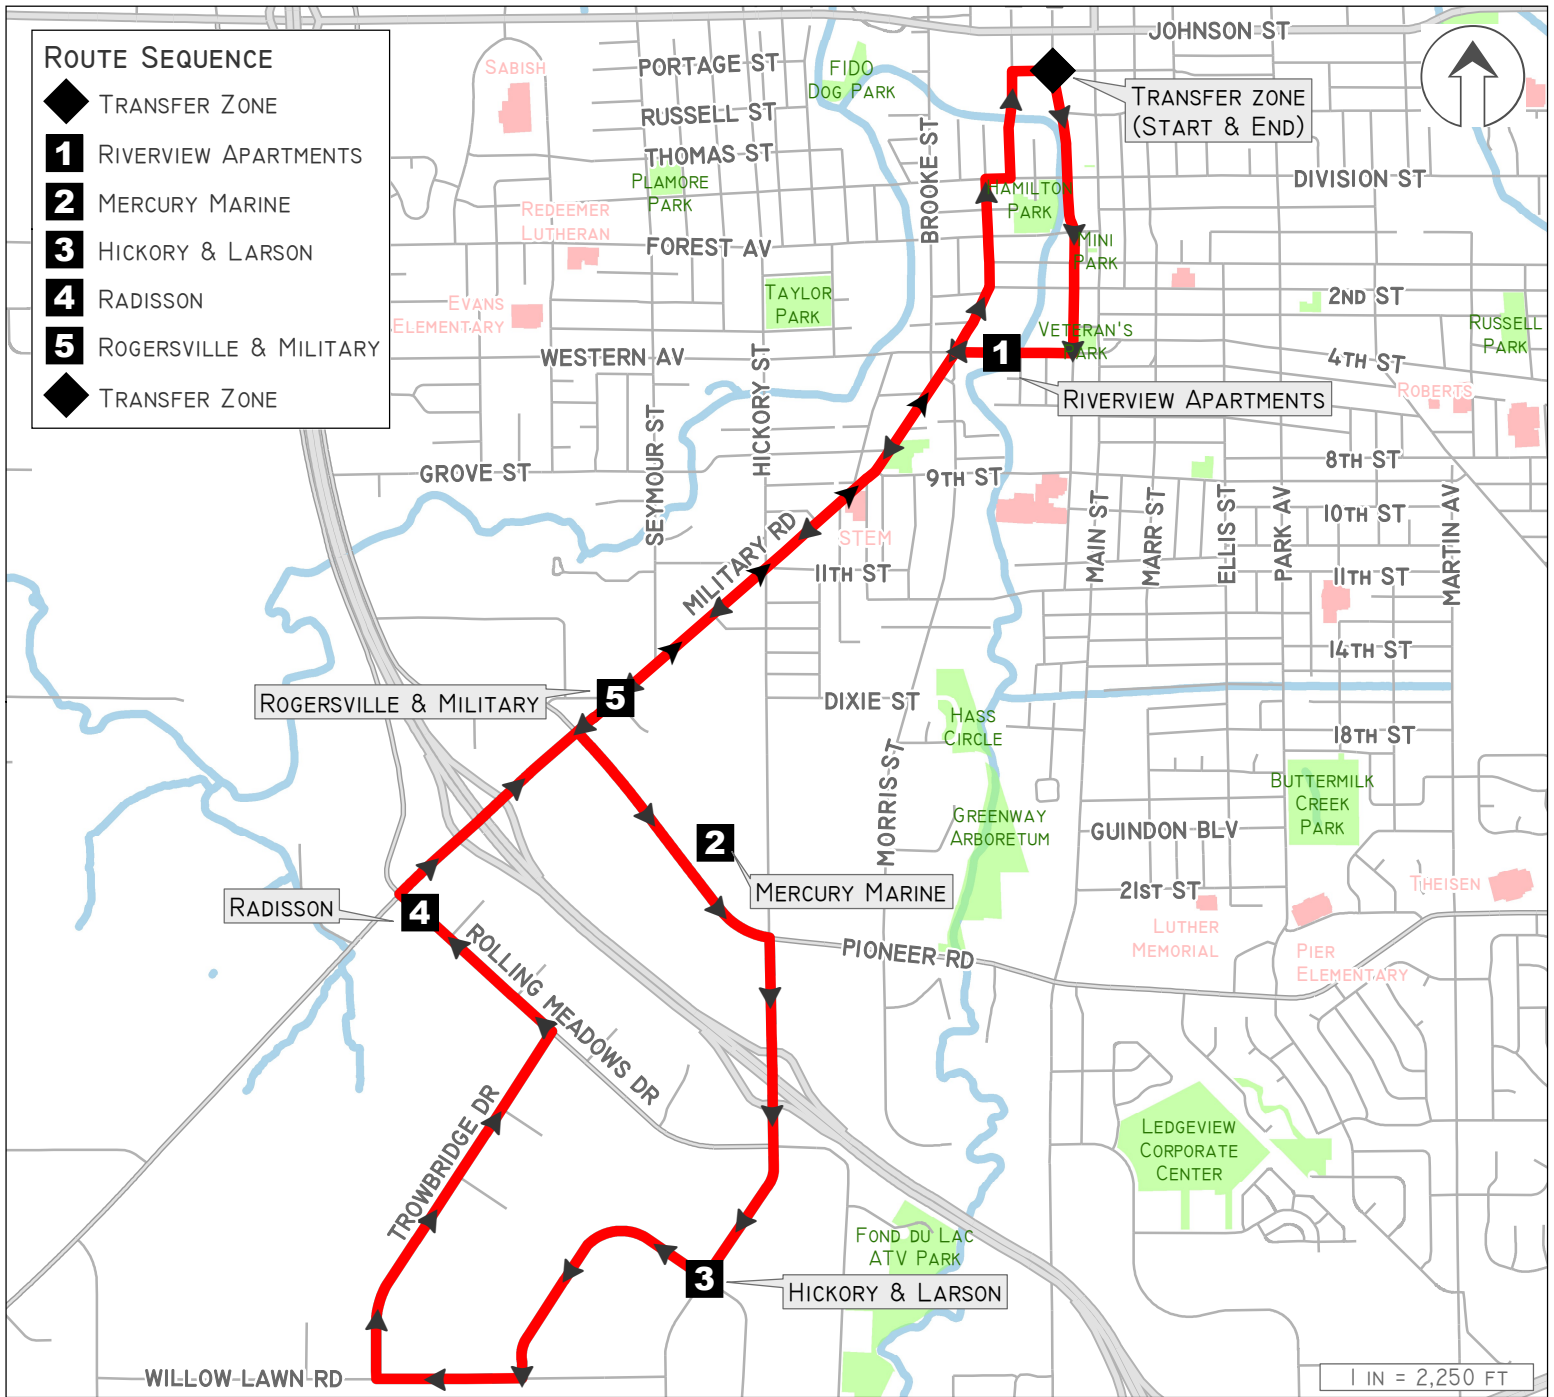

50

BUS ROUTE 50

MONDAY THRU FRIDAY SERVICE

FOND DU LAC AREA TRANSIT

PROVIDING SAFE, RELIABLE, AND CONVENIENT TRANSPORTATION

LEAVE TZ	RIVERVIEW	MERCURY MARINE	HICKORY & LARSON	RADISSON	ROGERSVILLE & MILITARY	ARRIVE TZ
6:00 AM	6:02 AM	6:08 AM	6:11 AM	6:14 AM	6:20 AM	6:25 AM
7:00 AM	7:02 AM	7:08 AM	7:11 AM	7:14 AM	7:20 AM	7:25 AM
8:00 AM	8:02 AM	8:08 AM	8:11 AM	8:14 AM	8:20 AM	8:25 AM
8:30 AM	8:32 AM	8:38 AM	8:41 AM	8:44 AM	8:50 AM	8:55 AM
9:00 AM	9:02 AM	9:08 AM	9:11 AM	9:14 AM	9:20 AM	9:25 AM
10:00 AM	10:02 AM	10:08 AM	10:11 AM	10:14 AM	10:20 AM	10:25 AM
11:00 AM	11:02 AM	11:08 AM	11:11 AM	11:14 AM	11:20 AM	11:25 AM
12:00 PM	12:02 PM	12:08 PM	12:11 PM	12:14 PM	12:20 PM	12:25 PM
1:00 PM	1:02 PM	1:08 PM	1:11 PM	1:14 PM	1:20 PM	1:25 PM
2:00 PM	2:02 PM	2:08 PM	2:11 PM	2:14 PM	2:20 PM	2:25 PM
3:00 PM	3:02 PM	3:08 PM	3:11 PM	3:14 PM	3:20 PM	3:25 PM
4:00 PM	4:02 PM	4:08 PM	4:11 PM	4:14 PM	4:20 PM	4:25 PM
4:30 PM	4:32 PM	4:38 PM	4:41 PM	4:44 PM	4:50 PM	4:55 PM
5:00 PM	5:02 PM	5:08 PM	5:11 PM	5:14 PM	5:20 PM	5:25 PM
6:00 PM	6:02 PM	6:08 PM	6:11 PM	6:14 PM	6:20 PM	6:25 PM