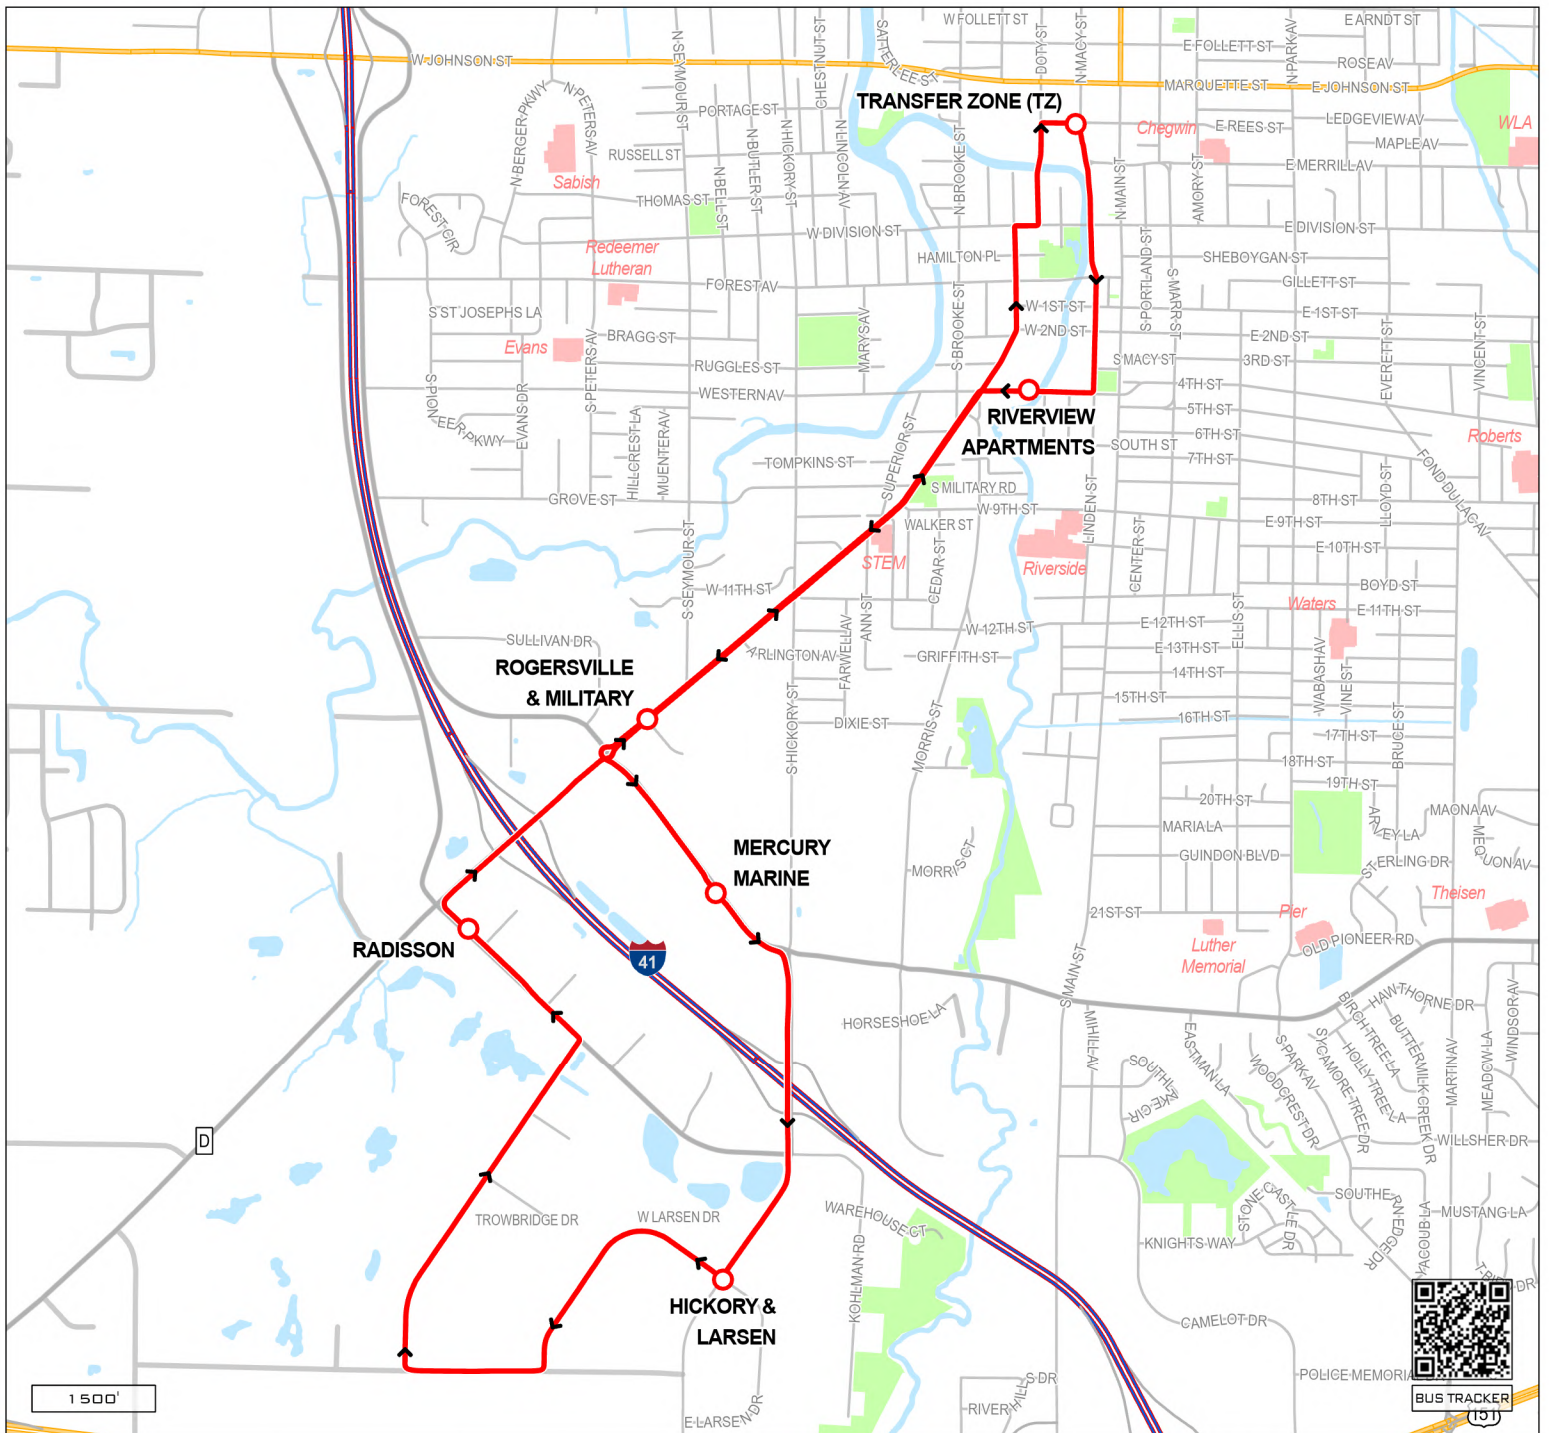

# BUS ROUTE 50

MONDAY THRU FRIDAY SERVICE

## FOND DU LAC AREA TRANSIT

PROVIDING SAFE, RELIABLE, AND CONVENIENT TRANSPORTATION

TZ	Riverview Apartments	Mercury Marine	Hickory & Larson	Radisson	Rogersville & Military	TZ
6:00 AM	6:02 AM	6:08 AM	6:11 AM	6:14 AM	6:20 AM	6:25 AM
7:00 AM	7:02 AM	7:08 AM	7:11 AM	7:14 AM	7:20 AM	7:25 AM
8:00 AM	8:02 AM	8:08 AM	8:11 AM	8:14 AM	8:20 AM	8:25 AM
8:30 AM	8:32 AM	8:38 AM	8:41 AM	8:44 AM	8:50 AM	8:55 AM
9:00 AM	9:02 AM	9:08 AM	9:11 AM	9:14 AM	9:20 AM	9:25 AM
10:00 AM	10:02 AM	10:08 AM	10:11 AM	10:14 AM	10:20 AM	10:25 AM
11:00 AM	11:02 AM	11:08 AM	11:11 AM	11:14 AM	11:20 AM	11:25 AM
12:00 PM	12:02 PM	12:08 PM	12:11 PM	12:14 PM	12:20 PM	12:25 PM
1:00 PM	1:02 PM	1:08 PM	1:11 PM	1:14 PM	1:20 PM	1:25 PM
2:00 PM	2:02 PM	2:08 PM	2:11 PM	2:14 PM	2:20 PM	2:25 PM
3:00 PM	3:02 PM	3:08 PM	3:11 PM	3:14 PM	3:20 PM	3:25 PM
4:00 PM	4:02 PM	4:08 PM	4:11 PM	4:14 PM	4:20 PM	4:25 PM
4:30 PM	4:32 PM	4:38 PM	4:41 PM	4:44 PM	4:50 PM	4:55 PM
5:00 PM	5:02 PM	5:08 PM	5:11 PM	5:14 PM	5:20 PM	5:25 PM
6:00 PM	6:02 PM	6:08 PM	6:11 PM	6:14 PM	6:20 PM	6:25 PM